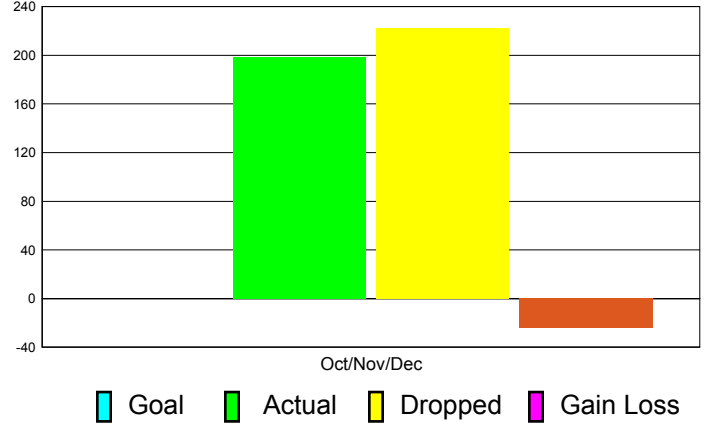

Membership Results 2011-2012

Goal, New, Dropped, Gain/Loss